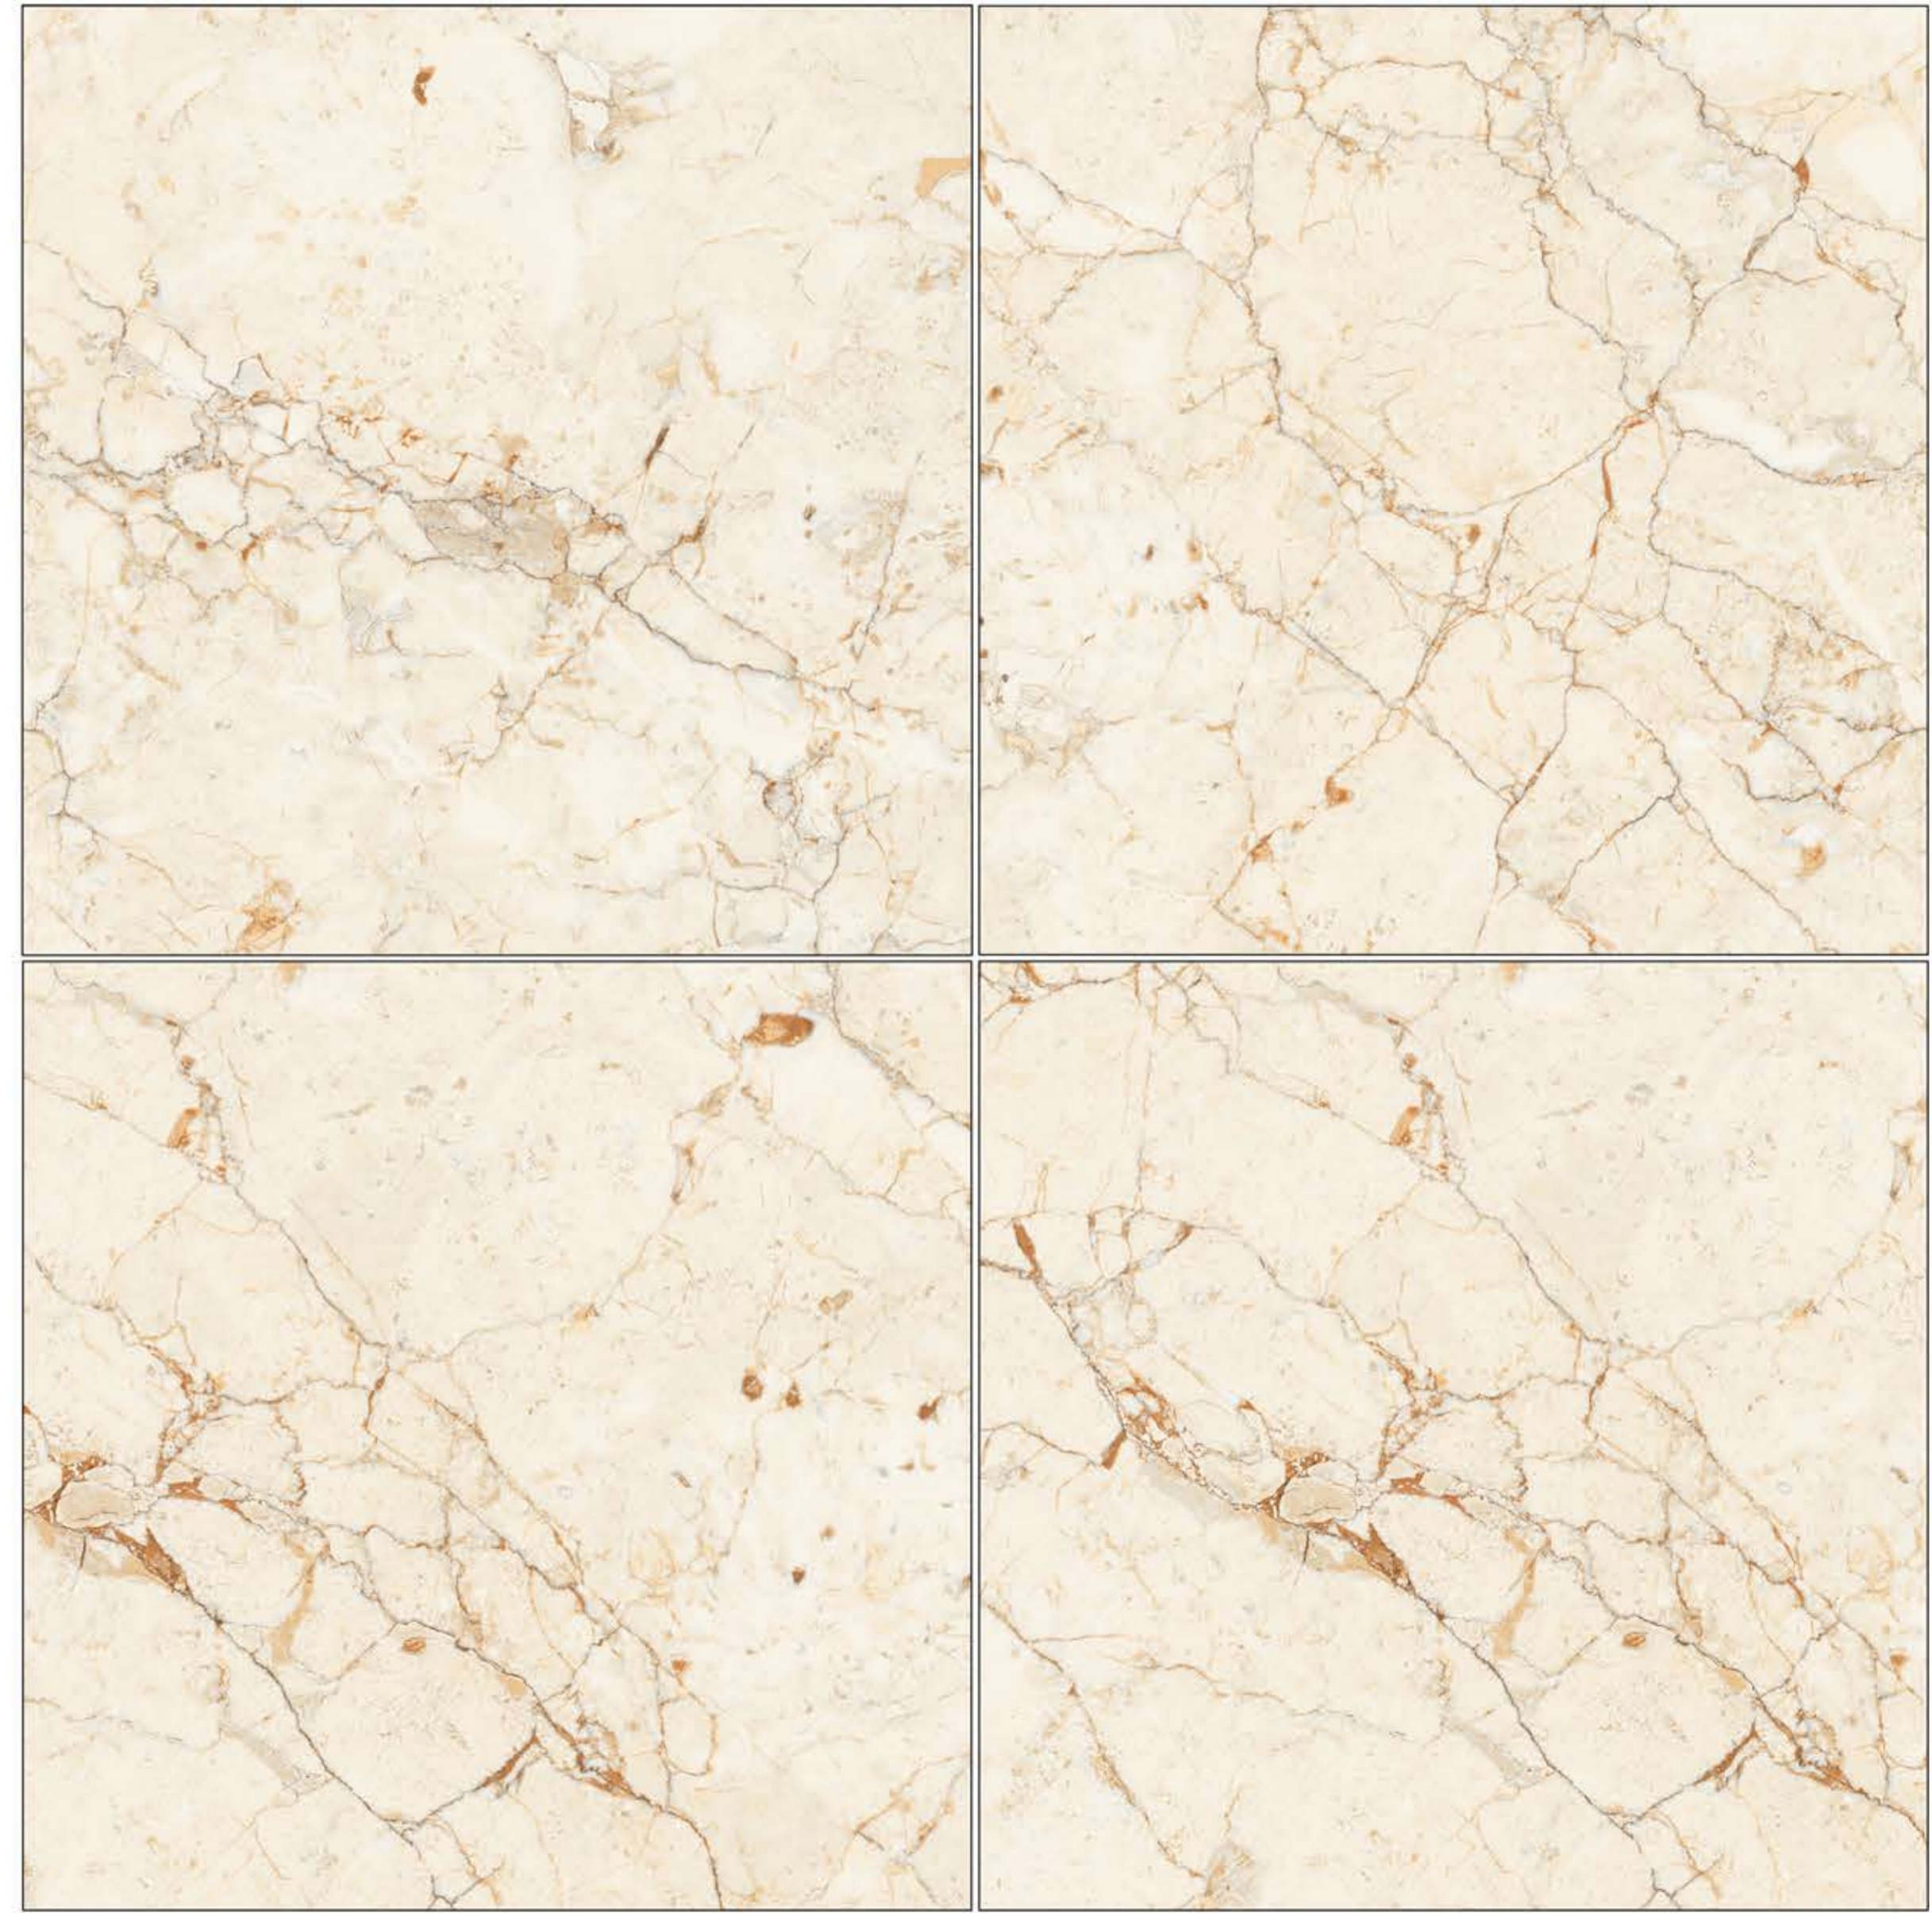

POLISHED FINISH

MARMI LIME

600M
X600M

POLISHED FINISH

MARMI MINT

**600M
X600M**

POLISHED FINISH

MARVEL BEIGE