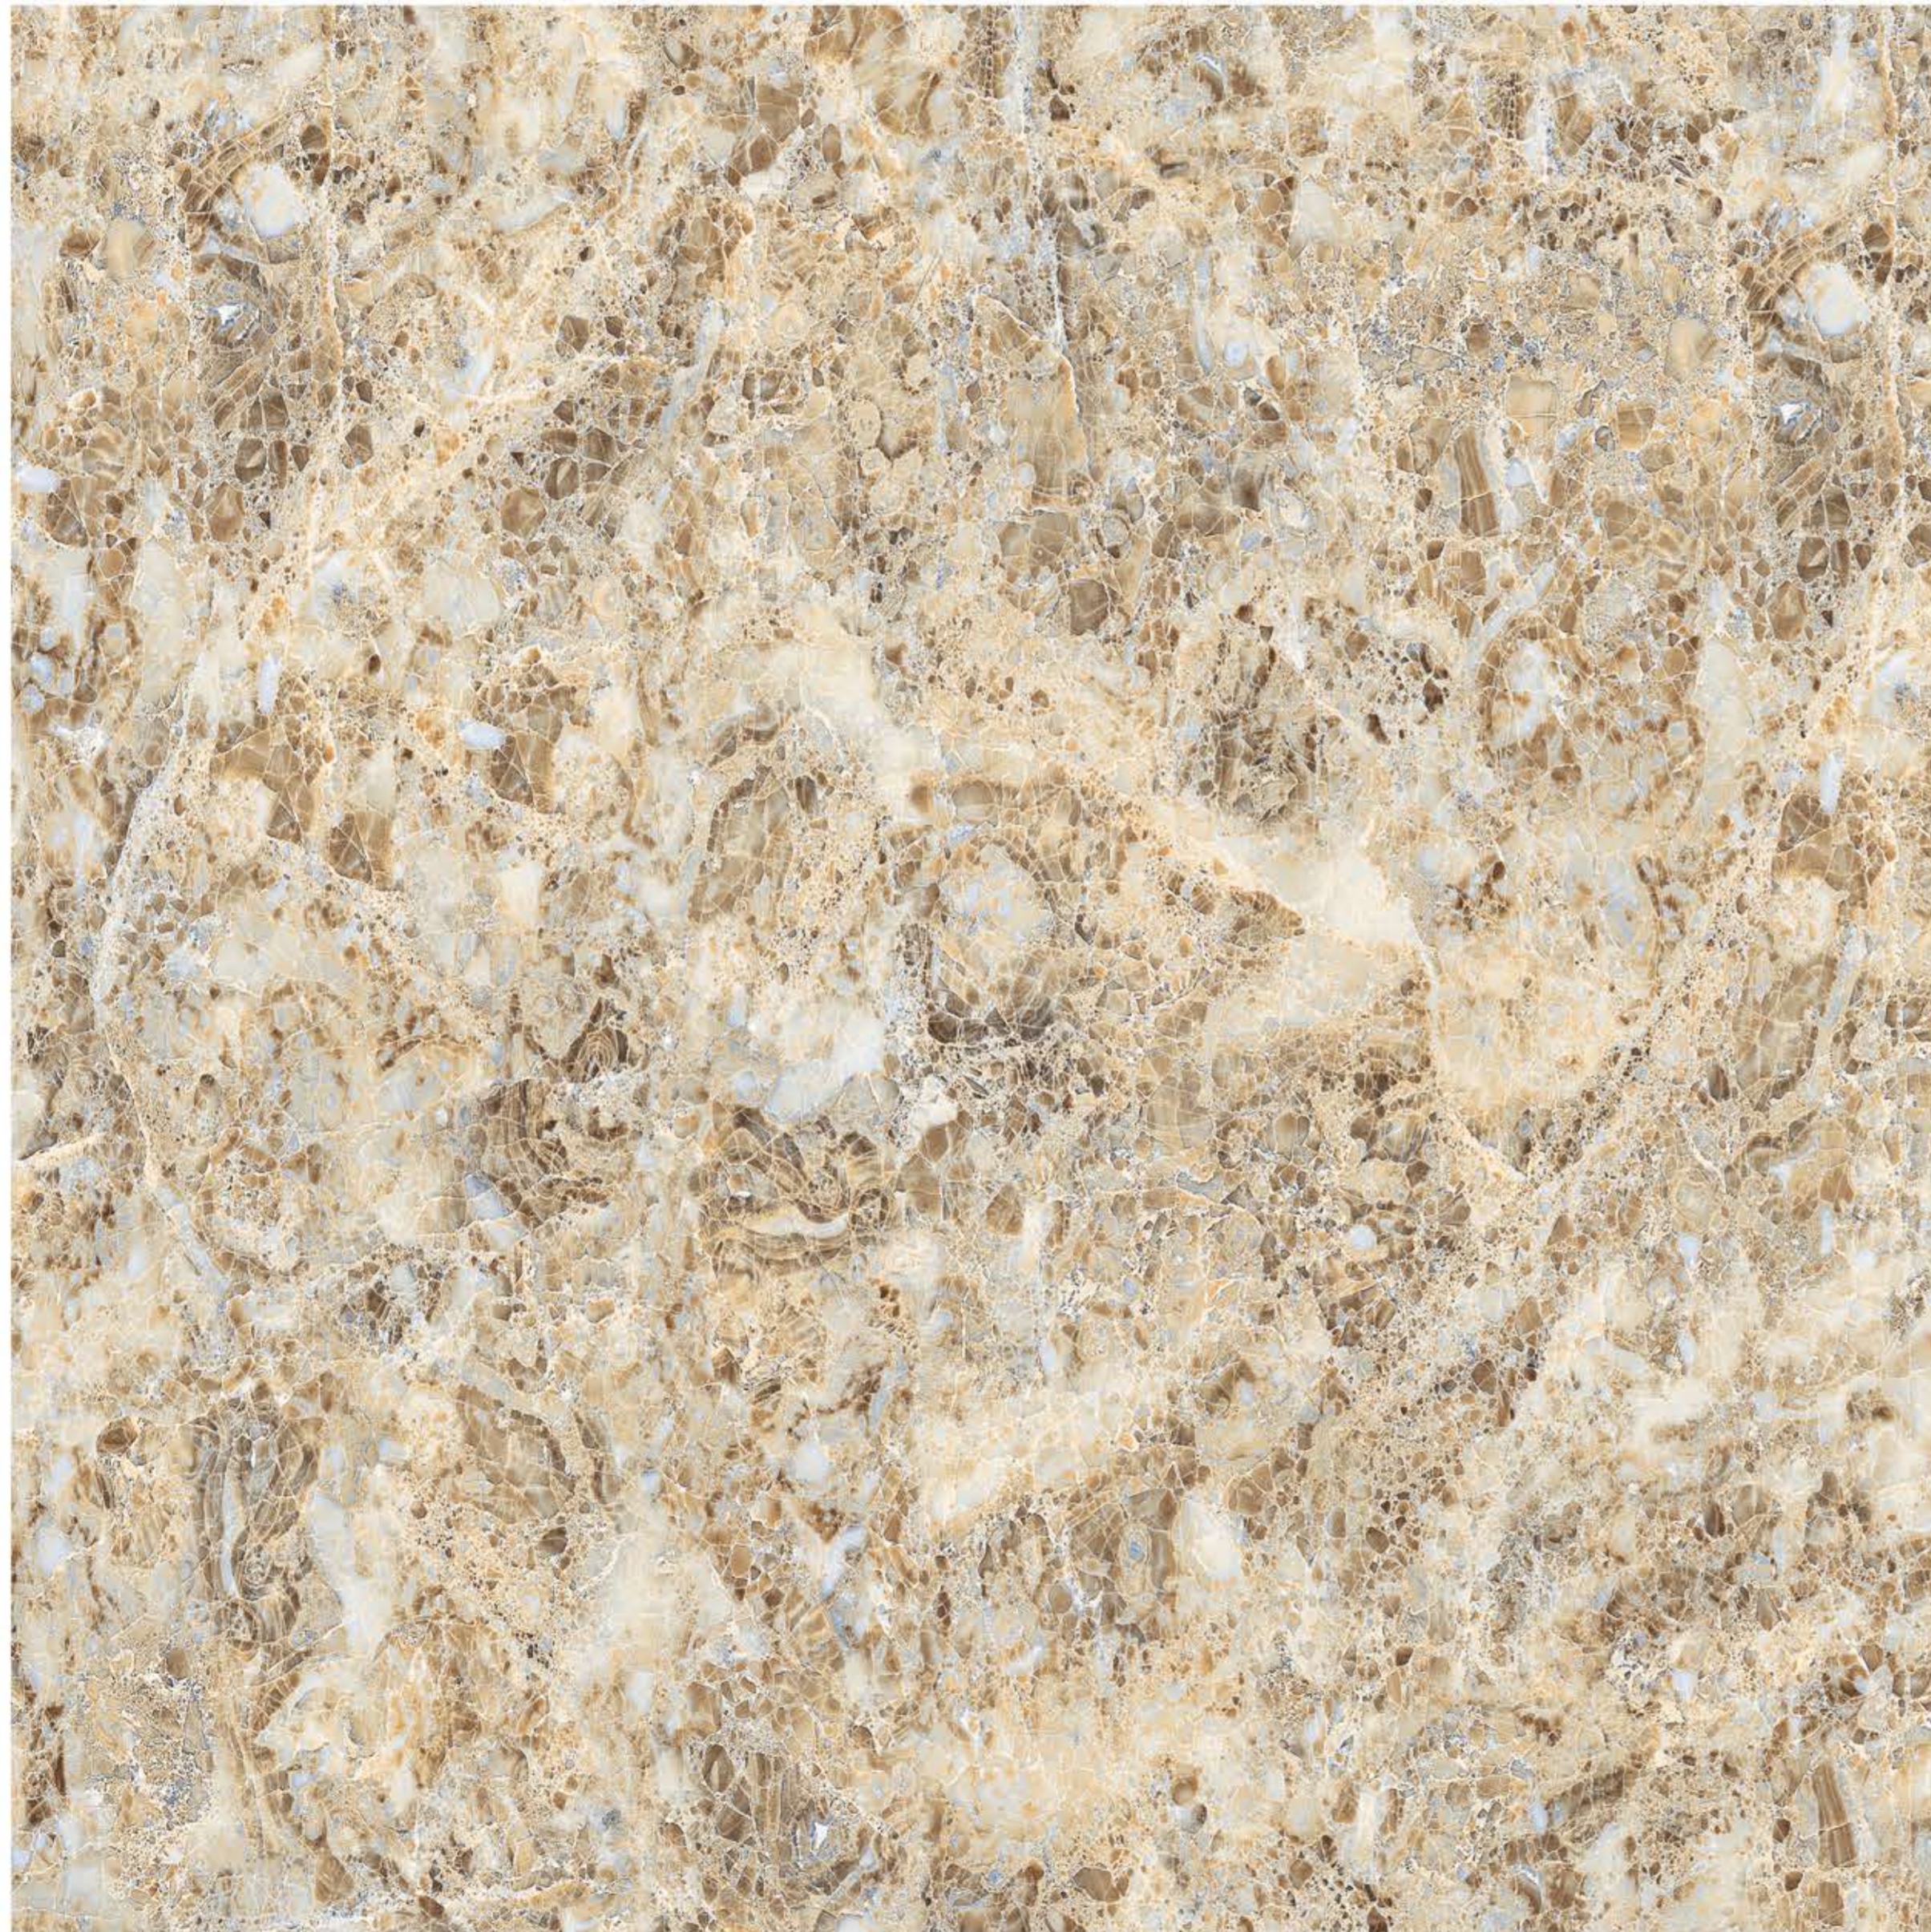

600M
X600M

POLISHED FINISH

FLORENCE MARBLE

600M
X600M

POLISHED FINISH

GAMA CREMA

**600M
X600M**

POLISHED FINISH