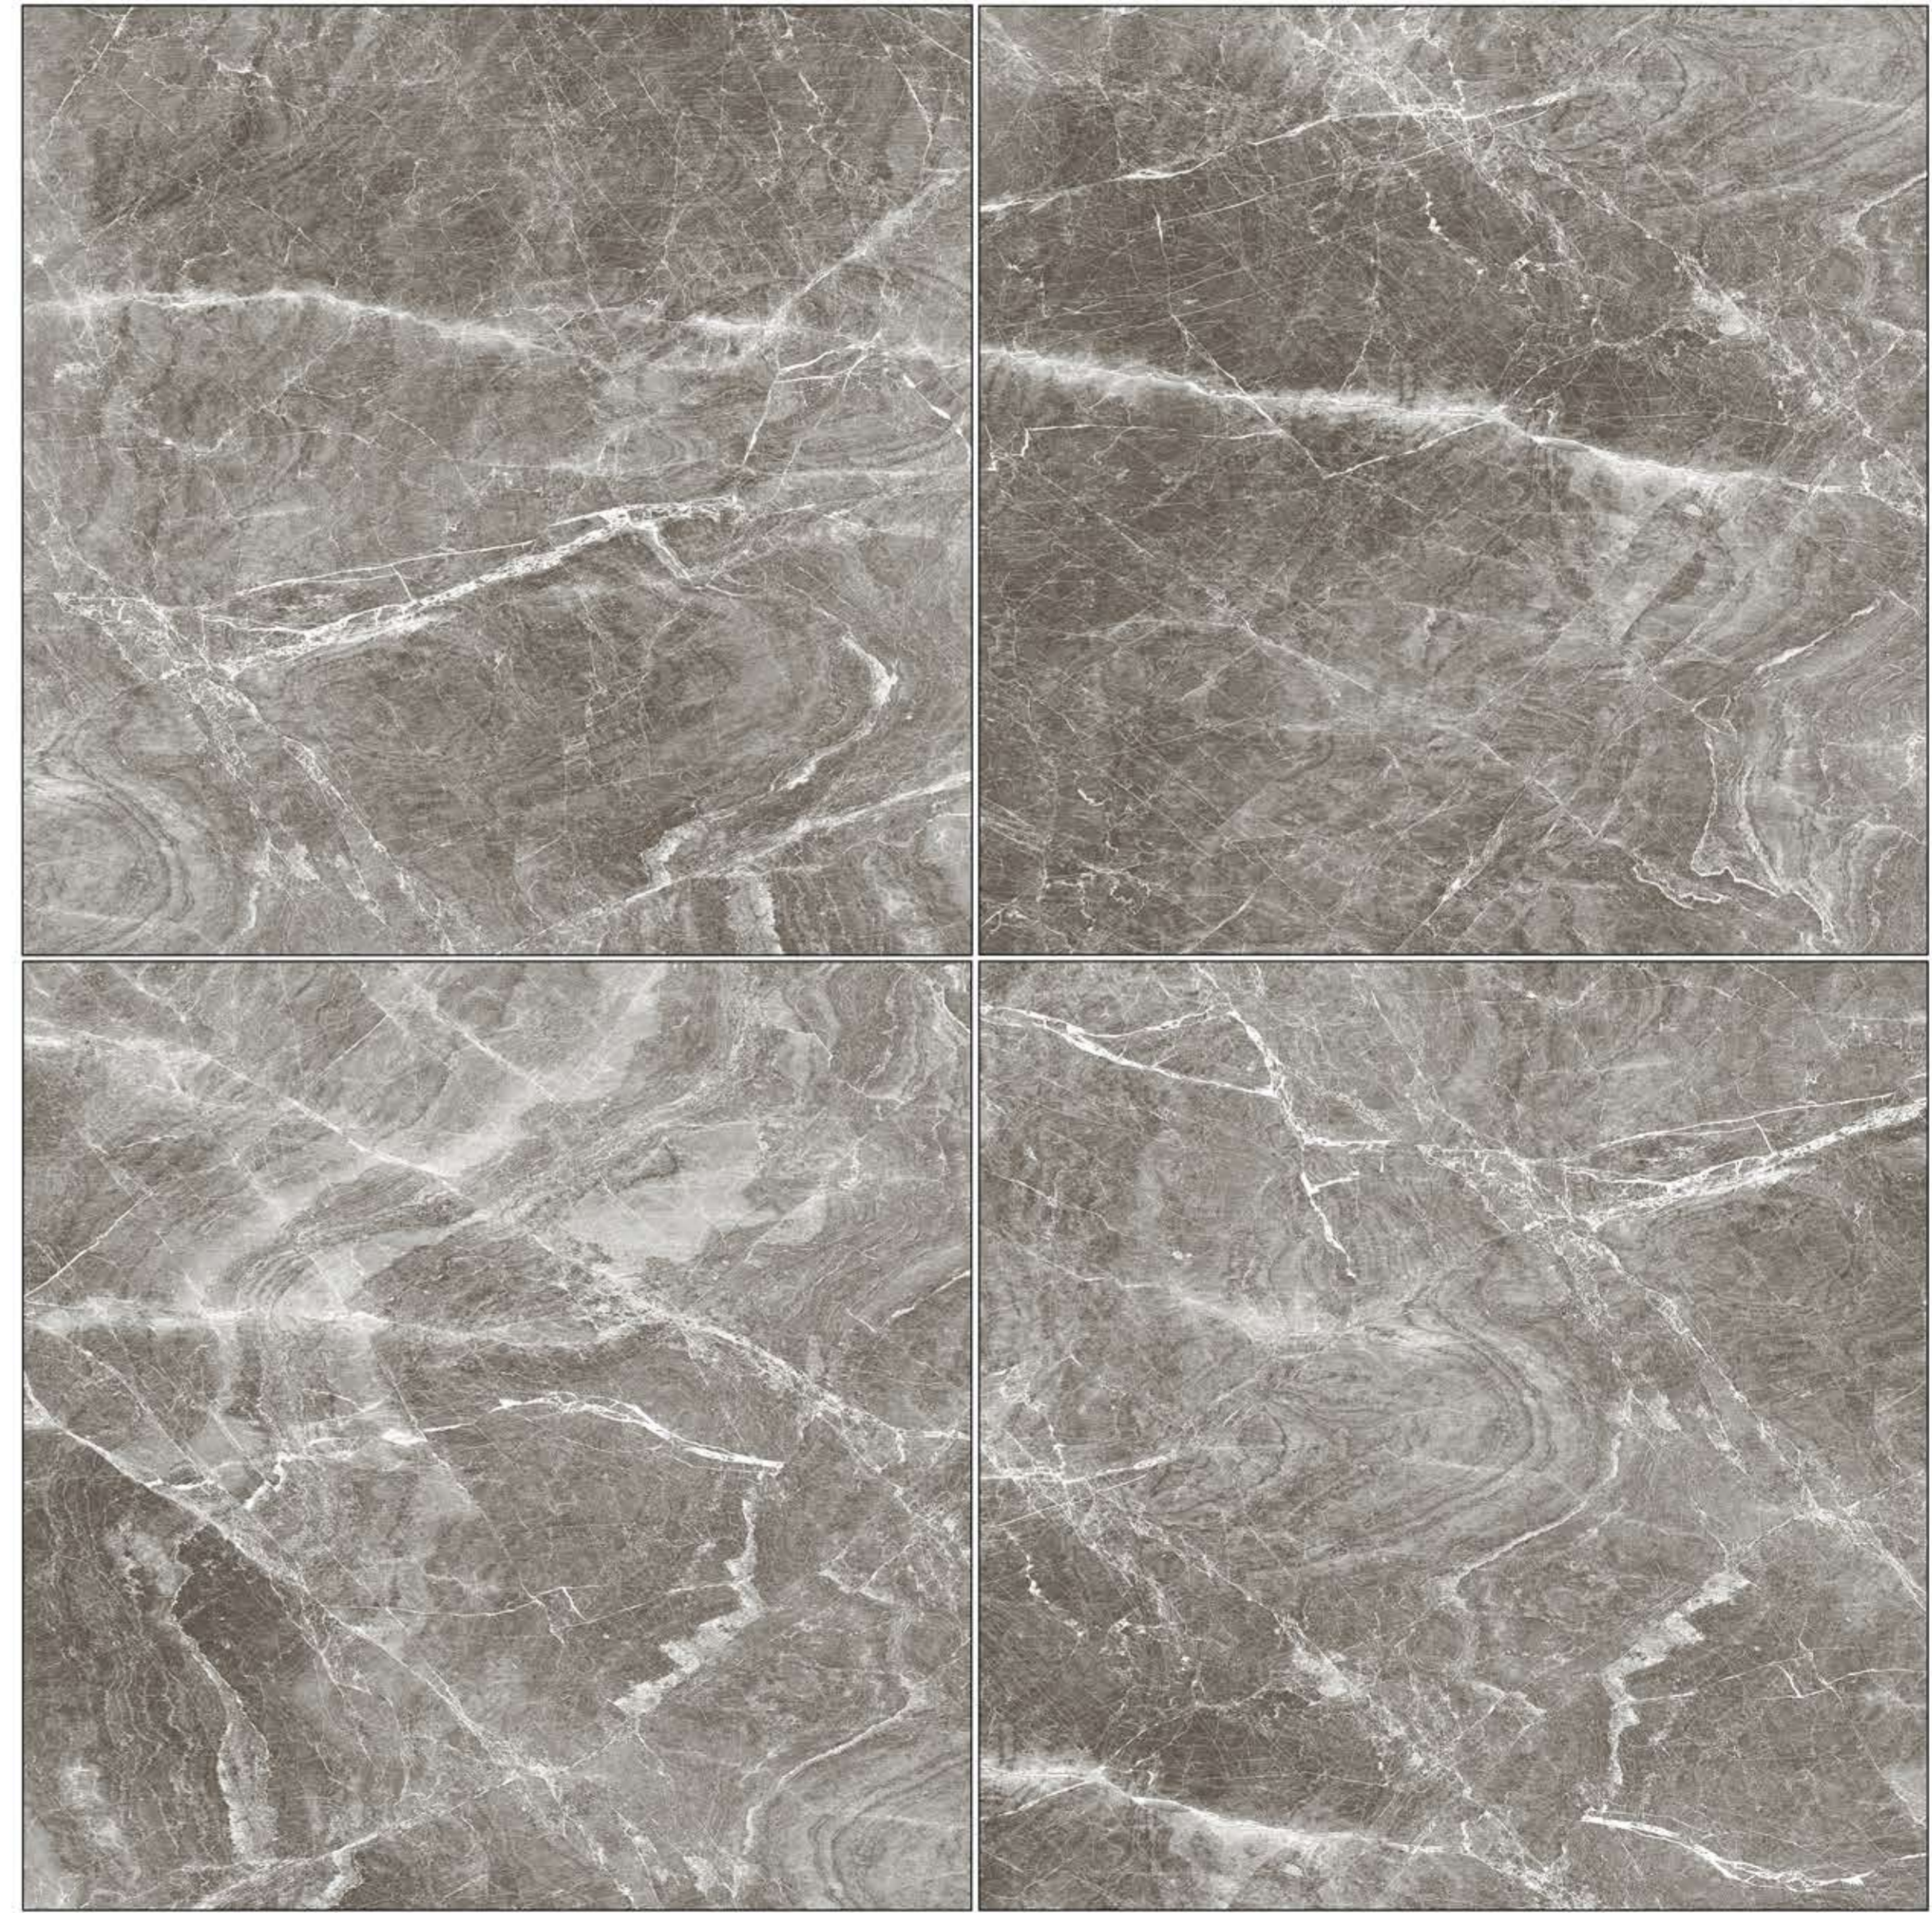

POLISHED FINISH