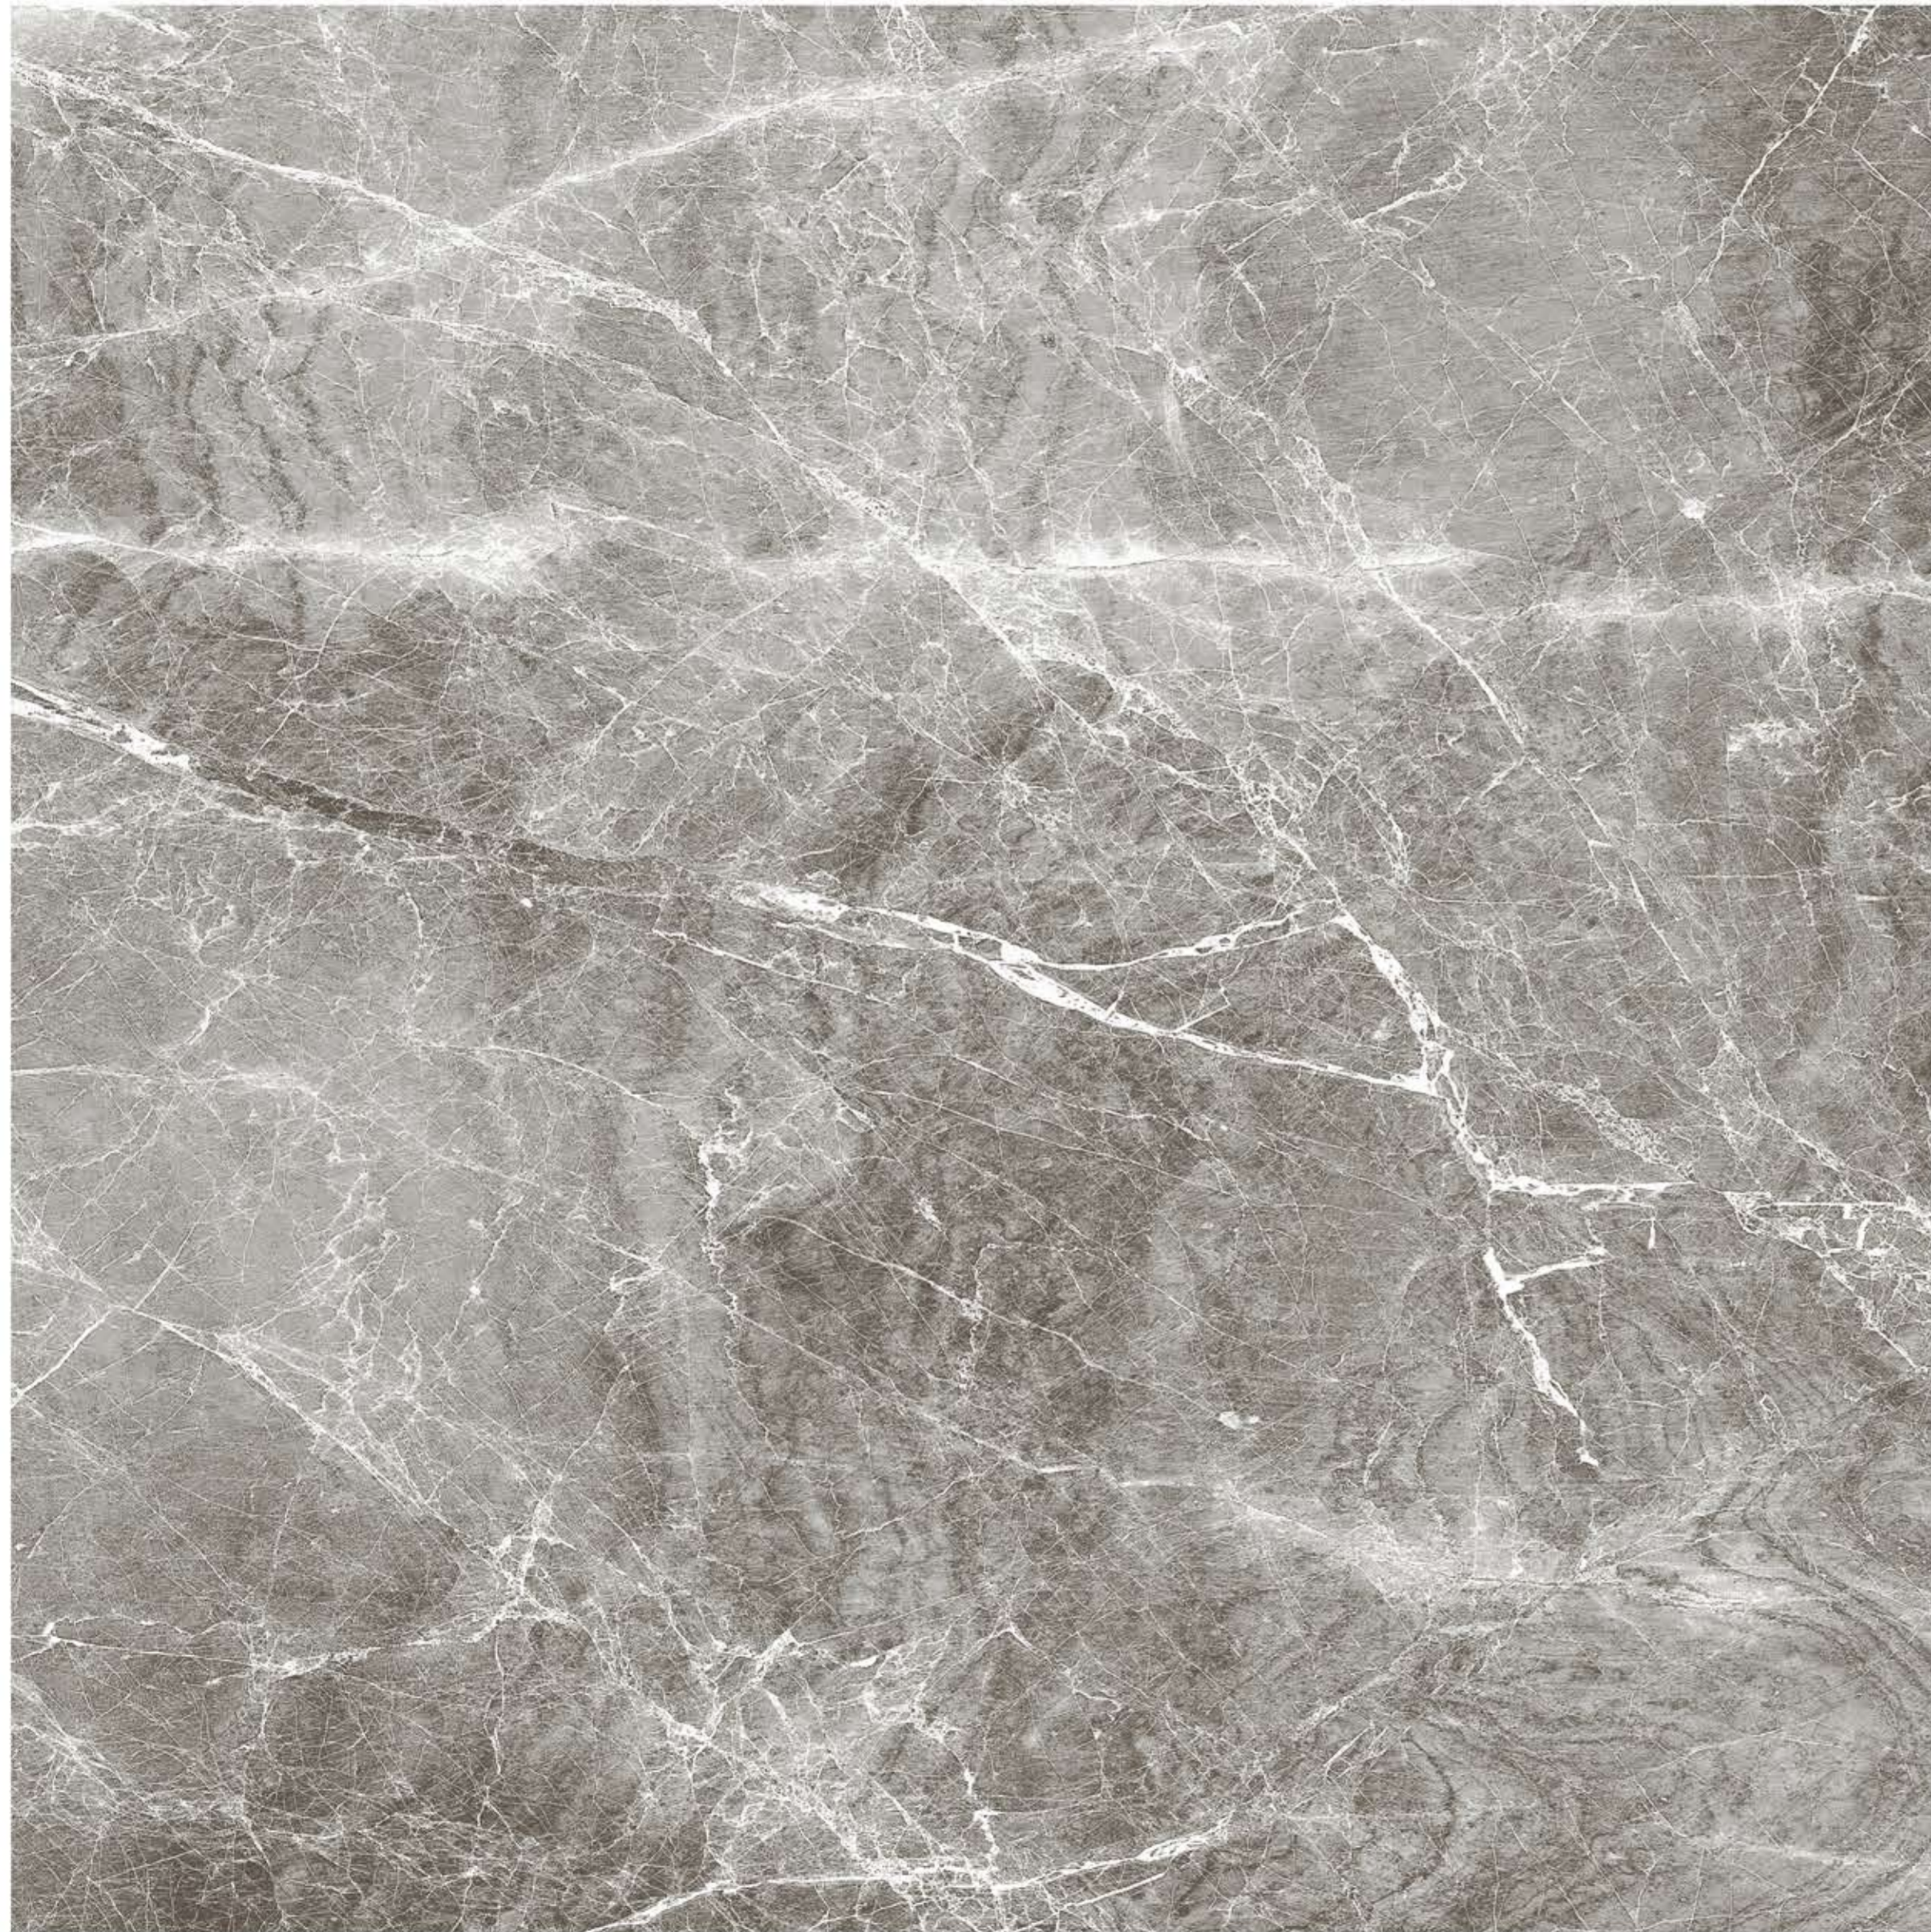

POLISHED FINISH