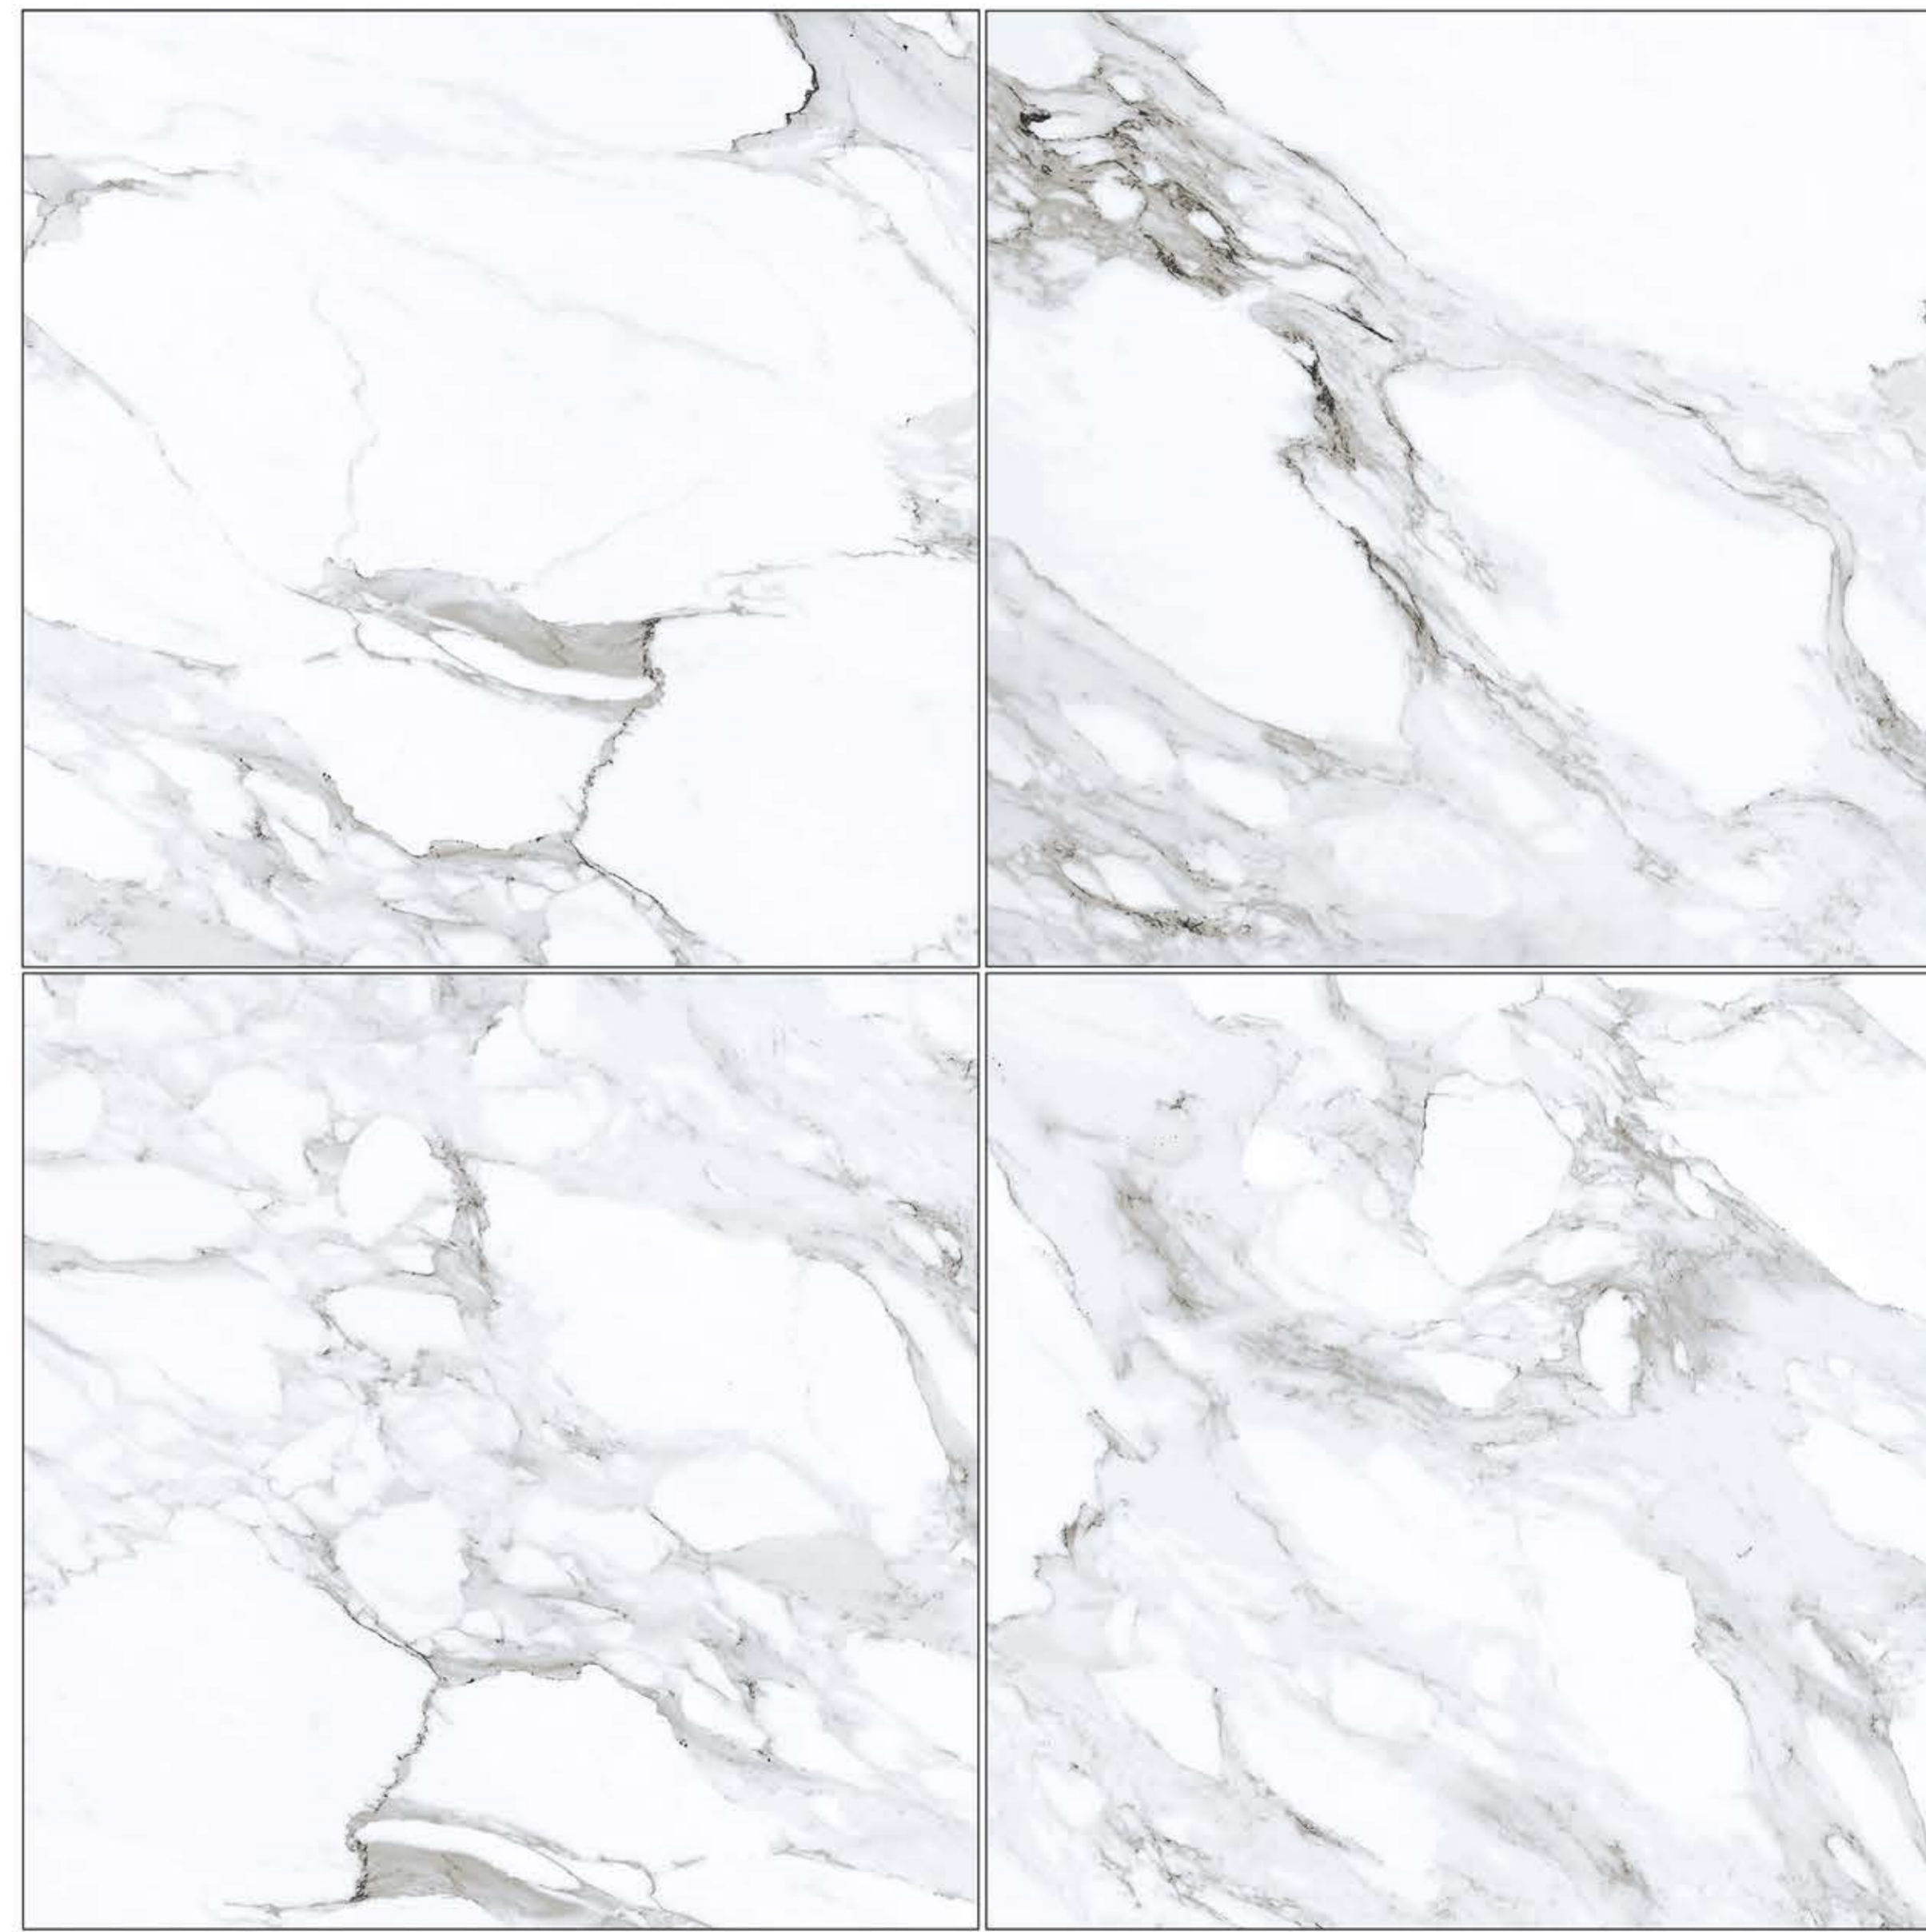

POLISHED FINISH

AZURO NATURL

600M
X600M

POLISHED FINISH

BIANCO CARRARA

600M
X600M

POLISHED FINISH

BOTTOCHINO CREMA